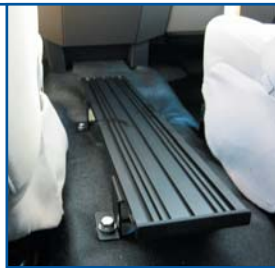

Trak Mount
Easily mount your console and equipment to a Trak-Mount. Includes heavy duty steel vehicle mounting brackets, 32" Trak extrusion, and hardware.
For Expedition SSV only.

C-TM-F150